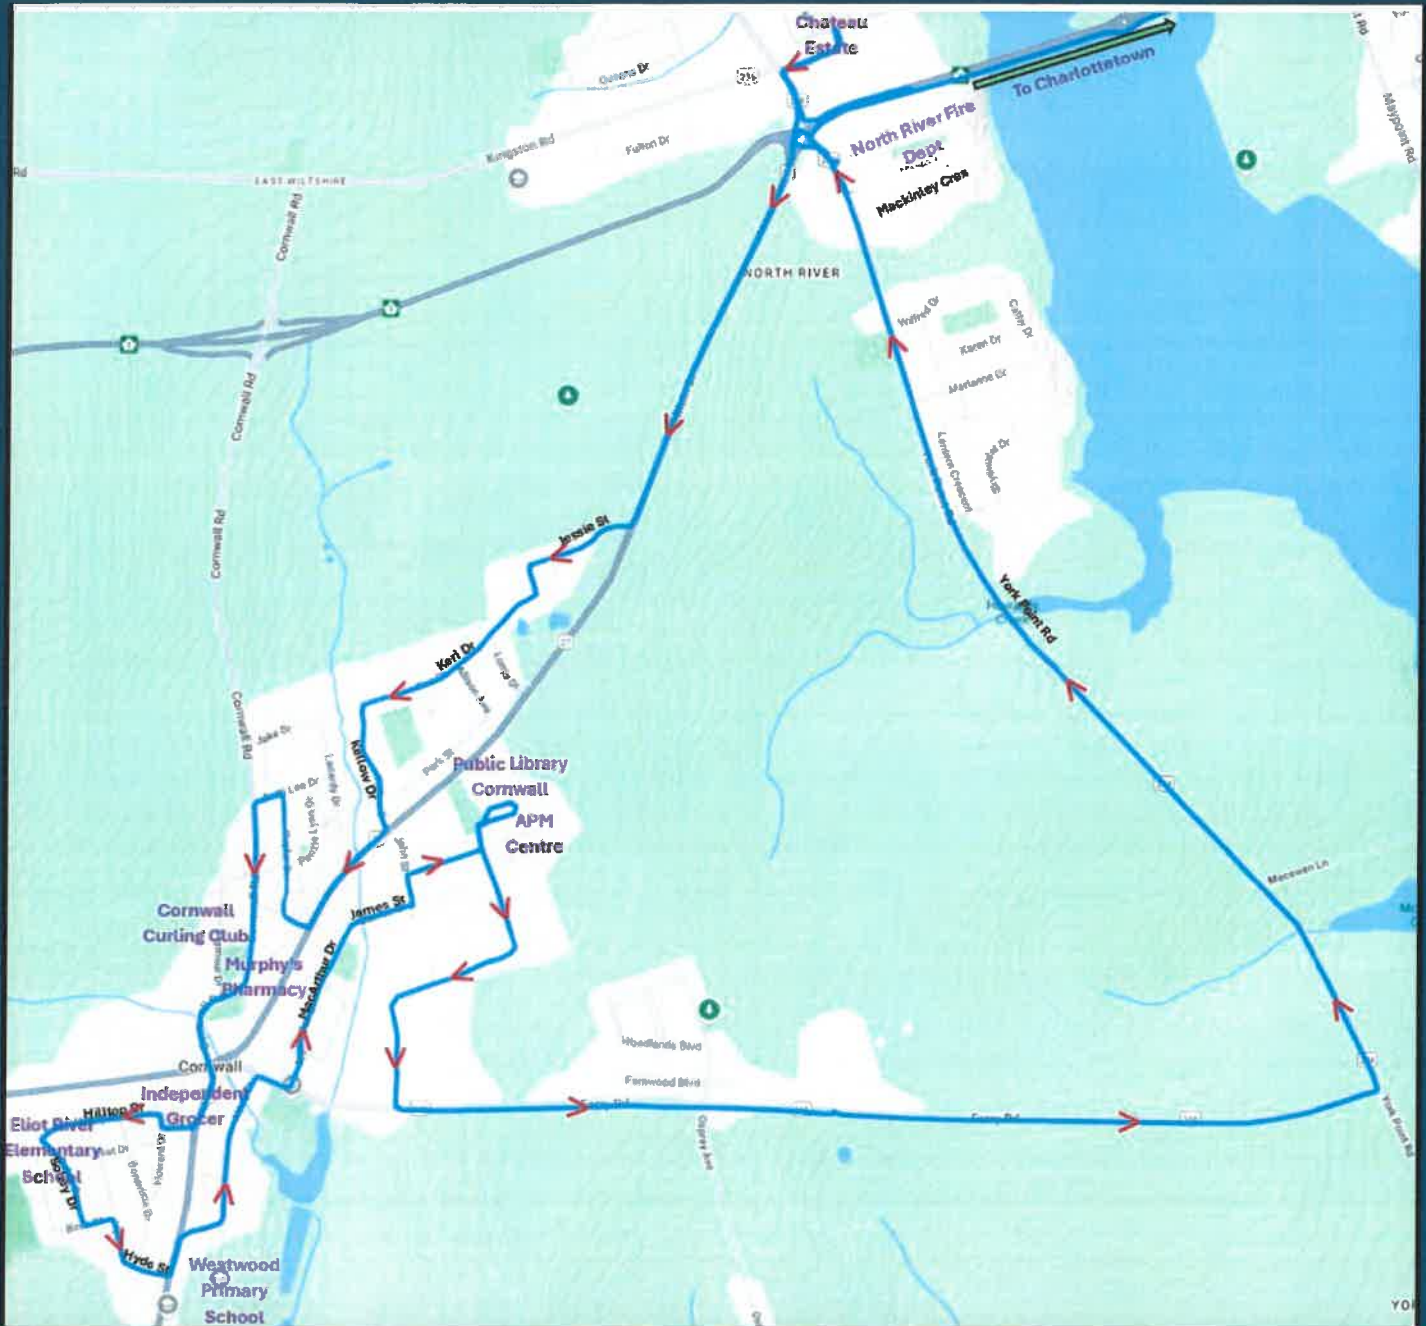

Confederation Centre Bus Shelter		UPel Bus Shelter		Royalty Crossing Mall Transfer Hub		Trans-Canada Hwy / Milky Way		Lakeview Dr / Cartier Ave		Chateau Estates		North River Firehall Entrance		Jessie St / Main St		Keri Dr / Lorrie Dr		Kellow Dr / Main St		Centennial Dr / Poplar Dr Bus Shelter		Poplar Dr / Patti Lee Dr		Cornwall Rd / Curling Club		Meadowbank Rd / Independent Grocer Bus Shelter		MacArthur Dr / Ferry Rd		James St / John St		John St / Hillside Meadows Dr		Hillside Meadows Dr / Ferry Rd		York Point Rd / Mackinley Cres Firehall Bus Shelter		Royalty Crossing Mall Transfer Hub		UPel / Brown's Court Bus Shelter		Confederation Centre Bus Shelter																																																																				
DEPART		DEPART		DEPART		DEPART		DEPART		DEPART		DEPART		DEPART		DEPART		DEPART		DEPART		DEPART		DEPART		DEPART		DEPART		DEPART		DEPART		DEPART		DEPART		DEPART		DEPART		DEPART																																																																				
7:00 (1)	7:08	7:15 (9)	7:20	7:21	7:22	7:25	7:27	7:29	7:30	7:30	7:30	7:31	7:33	7:35	7:37	7:38	7:39	7:40	7:43	8:00	8:02	8:15	9:00 (1)	9:08	9:15 (9)	9:20	9:21	9:22	9:25	9:27	9:29	9:30	9:30	9:31	9:33	9:35	9:37	9:38	9:39	9:40	9:43	10:00	10:02	10:15	11:00 (1)	11:08	11:15 (9)	11:20	11:21	11:22	11:25	11:27	11:29	11:30	11:30	11:31	11:33	11:35	11:37	11:38	11:39	11:40	11:43	12:00	12:02	12:15	2:00 (1)	2:08	2:15 (9)	2:20	2:21	2:22	2:25	2:27	2:29	2:30	2:30	2:31	2:33	2:35	2:37	2:38	2:39	2:40	2:43	3:00	3:02	3:15	4:00 (1)	4:08	4:15 (9)	4:20	4:21	4:22	4:25	4:27	4:29	4:30	4:30	4:31	4:33	4:35	4:37	4:38	4:39	4:40	4:43	5:00	5:02	5:15

**TRANSIT ROUTE MAP FOR BLUE SCHEDULE 1**  
(See ARROWS for bus travel in  counter-clockwise direction)

Updated: August 2025 - T3 Transit