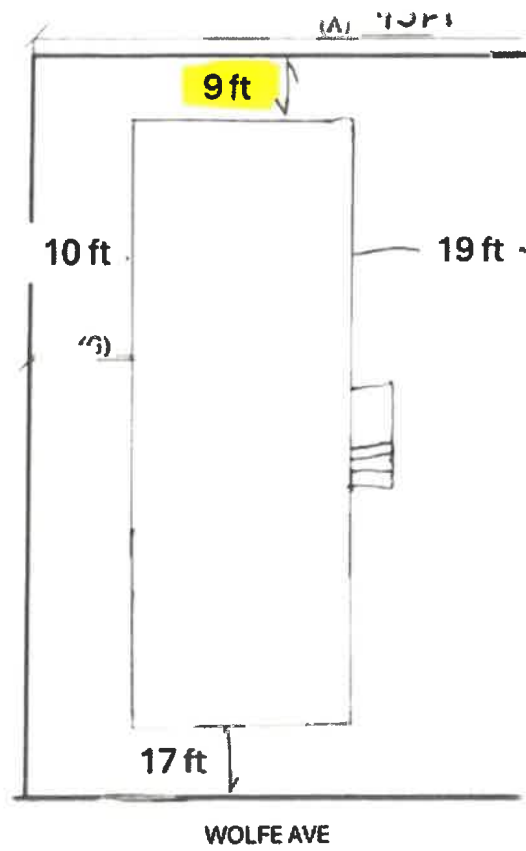

SITE SKETCH

STREETSCAPE

CHATEAU ESTATES SUBDIVISION PLAN

APPROVED

IT IS THE
ORDER OF THE
CITY OF CALGARY
THAT THIS PLAN
BE APPROVED FOR
RECORDING AND
THE NECESSARY
CORRECTIVE
NOTICES BE
ISSUED THEREON

#2726D